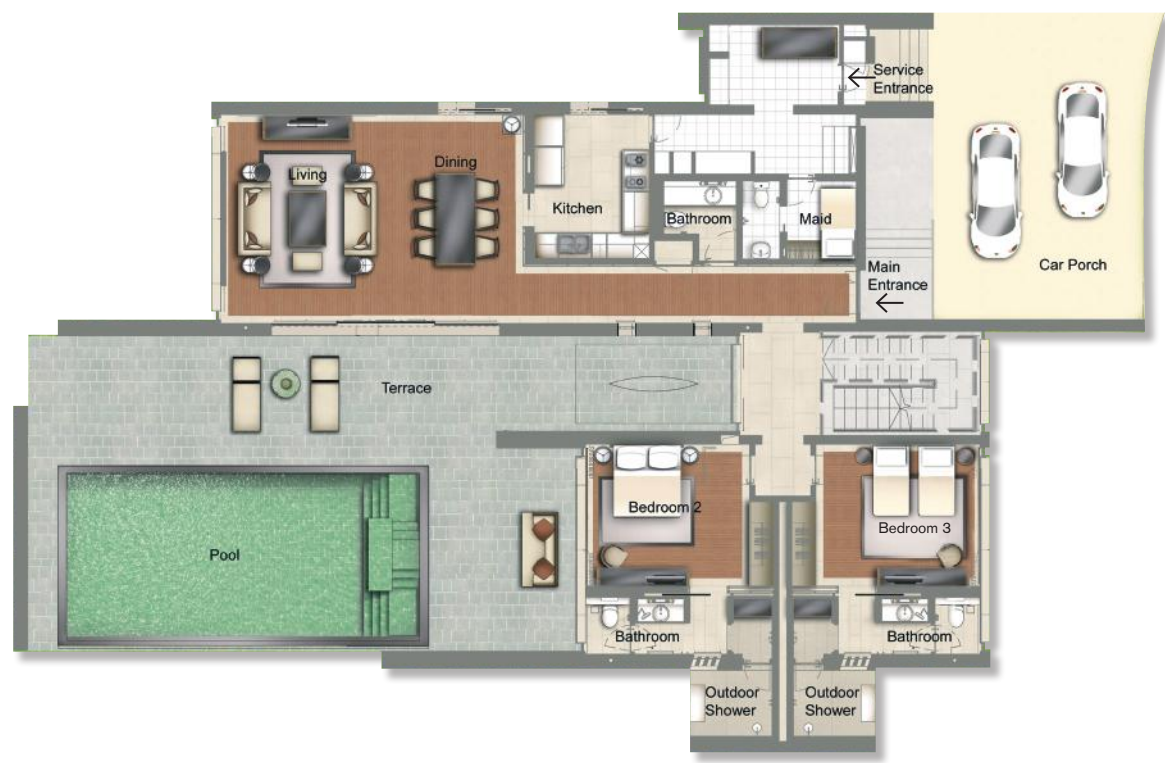

CONTEMPORARY MANOR (391 SQ.M.)  
THREE-BEDROOM

THE CLUB RESIDENCES  
CAPELLA SINGAPORE

LOWER LEVEL

UPPER LEVEL