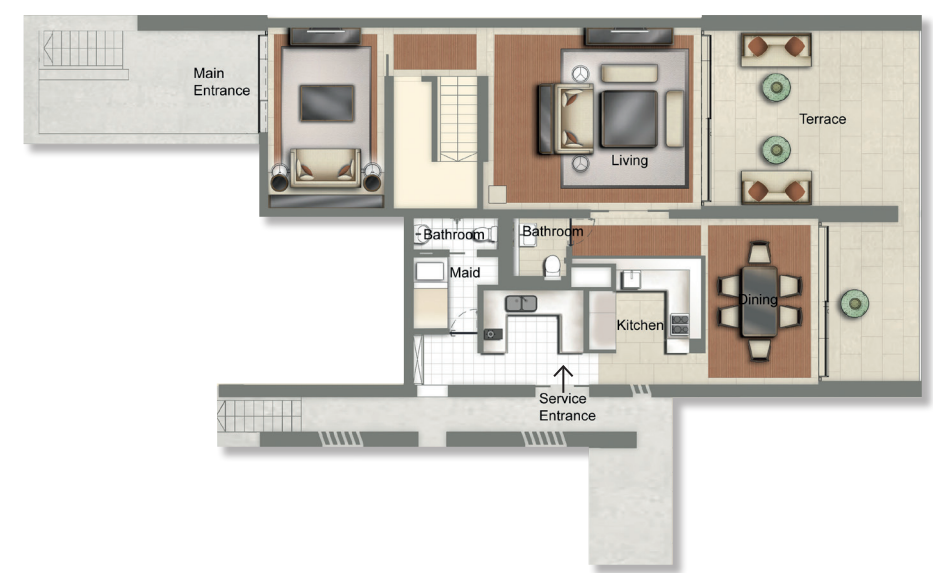

DUPLEX (296 SQ.M.)
THREE-BEDROOM WITH STUDY

THE CLUB RESIDENCES
CAPELLA SINGAPORE

UPPER LEVEL

LOWER LEVEL